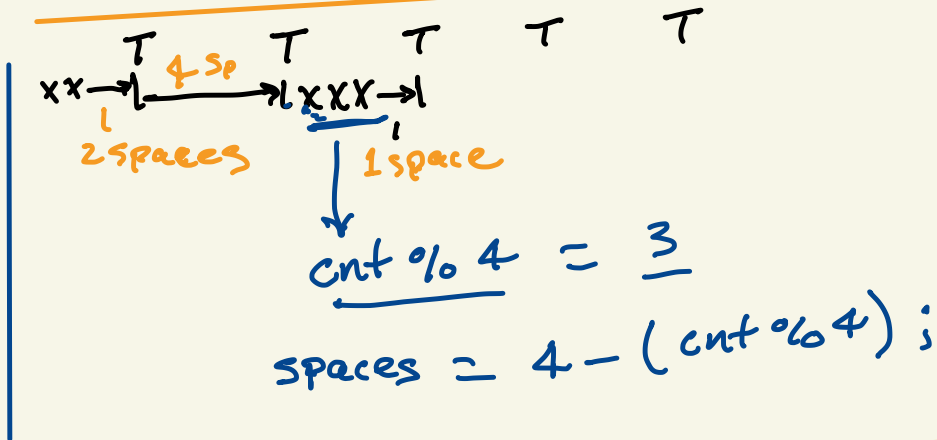

File Position Indicator

Tabs

Pointer to struct

```
struct employee *intern;  
intern = (struct employee *) malloc(-);  
same ( *intern.ssn = 123456789;  
intern->ssn = 123456789;
```